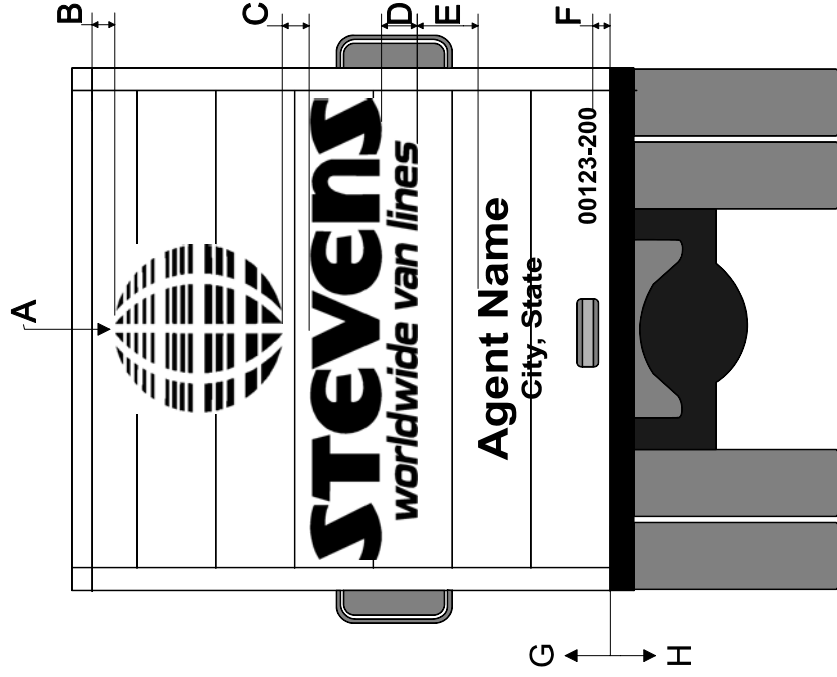

STEVENS INDEPENDENT AGENT GRAPHICS  
 DECAL PACKAGE # **A-4** AND **A-5**  
 SUPPLIED DECAL PLACEMENT FOR ALL STRAIGHT TRUCKS - FRONT AND REAR

- A - Centered on front of truck
- B - 12" down from roof
- C - 7" from bottom of "STEVENS" to bottom of "WORLDWIDE VAN LINES"

- A - Centered on door
- B - 4" down from top of door
- C - 5" between globe and "STEVENS"
- D - 7" from bottom of "STEVENS" to bottom of "WORLDWIDE VAN LINES"
- E - 10" between "WORLDWIDE VAN LINES" & agent name
- F - 6" from bottom of door to unit number
- G - Paint white above bottom rail
- H - Paint Frame, Chassis and bottom rail on sides & rear black  
 Paint wheels white unless they are chrome or aluminum