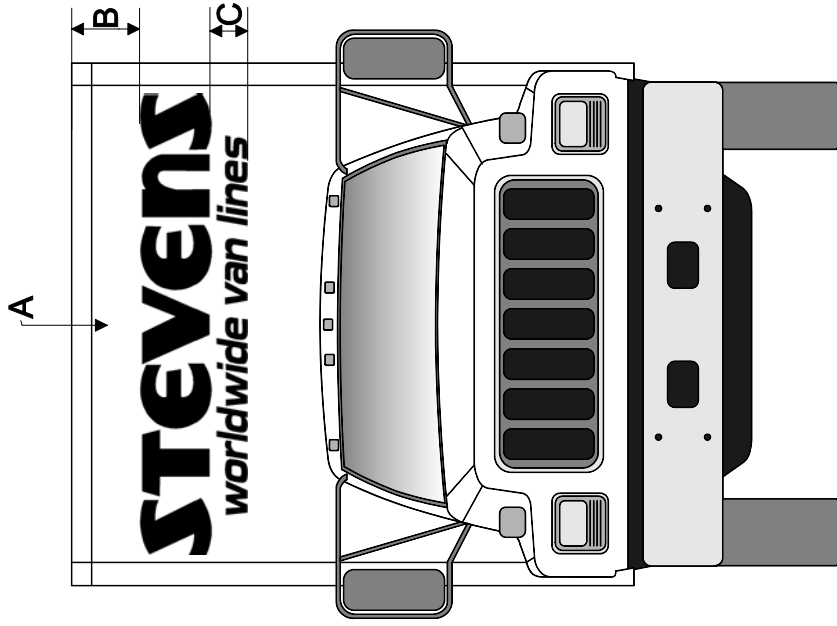

STEVENS INDEPENDENT AGENT GRAPHICS  
 DECAL PACKAGE # **A-4** AND **A-5**  
 SUPPLIED DECAL PLACEMENT FOR ALL STRAIGHT TRUCKS - FRONT AND REAR

- A - Centered on front of truck
- B - 12" down from roof
- C - 7" from bottom of "STEVENS" to bottom of "WORLDWIDE VAN LINES"

- A - Centered on door
- B - 4" down from top of door
- C - 5" between globe and "STEVENS"
- D - 7" from bottom of "STEVENS" to bottom of "WORLDWIDE VAN LINES"
- E - 10" between "WORLDWIDE VAN LINES" & agent name
- F - 6" from bottom of door to unit number
- G - Paint white above bottom rail
- H - Paint Frame, Chassis and bottom rail on sides & rear black  
 Paint wheels white unless they are chrome or aluminum