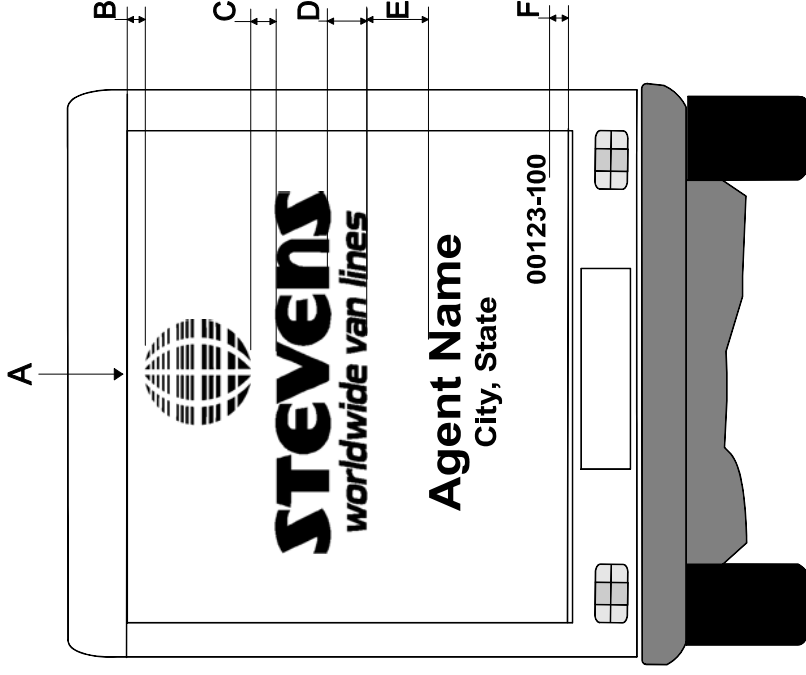

STEVENS INDEPENDENT AGENT GRAPHICS
 DECAL PACKAGE # **A-6** AND **A-7**
 SUPPLIED DECAL PLACEMENT FOR PACK VANS - FRONT AND REAR

A - Centered on hood or above windshield

- A - Centered on door
- B - 3" down from top of door
- C - 4" between globe and "STEVENS"
- D - 6" from bottom of "STEVENS" to bottom of "WORLDWIDE VAN LINES"
- E - 10" between "WORLDWIDE VAN LINES" & agent name
- F - 3" from bottom of door to unit number