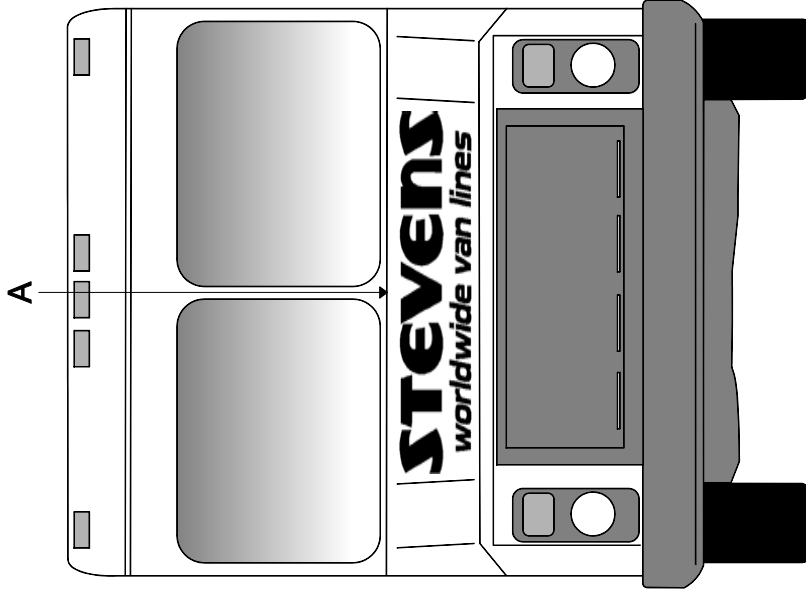

STEVENS INDEPENDENT AGENT GRAPHICS
 DECAL PACKAGE # **A-6** AND **A-7**
 SUPPLIED DECAL PLACEMENT FOR PACK VANS - FRONT AND REAR

A - Centered on hood or above windshield

- A - Centered on door
- B - 3" down from top of door
- C - 4" between globe and "STEVENS"
- D - 6" from bottom of "STEVENS" to bottom of "WORLDWIDE VAN LINES"
- E - 10" between "WORLDWIDE VAN LINES" & agent name
- F - 3" from bottom of door to unit number