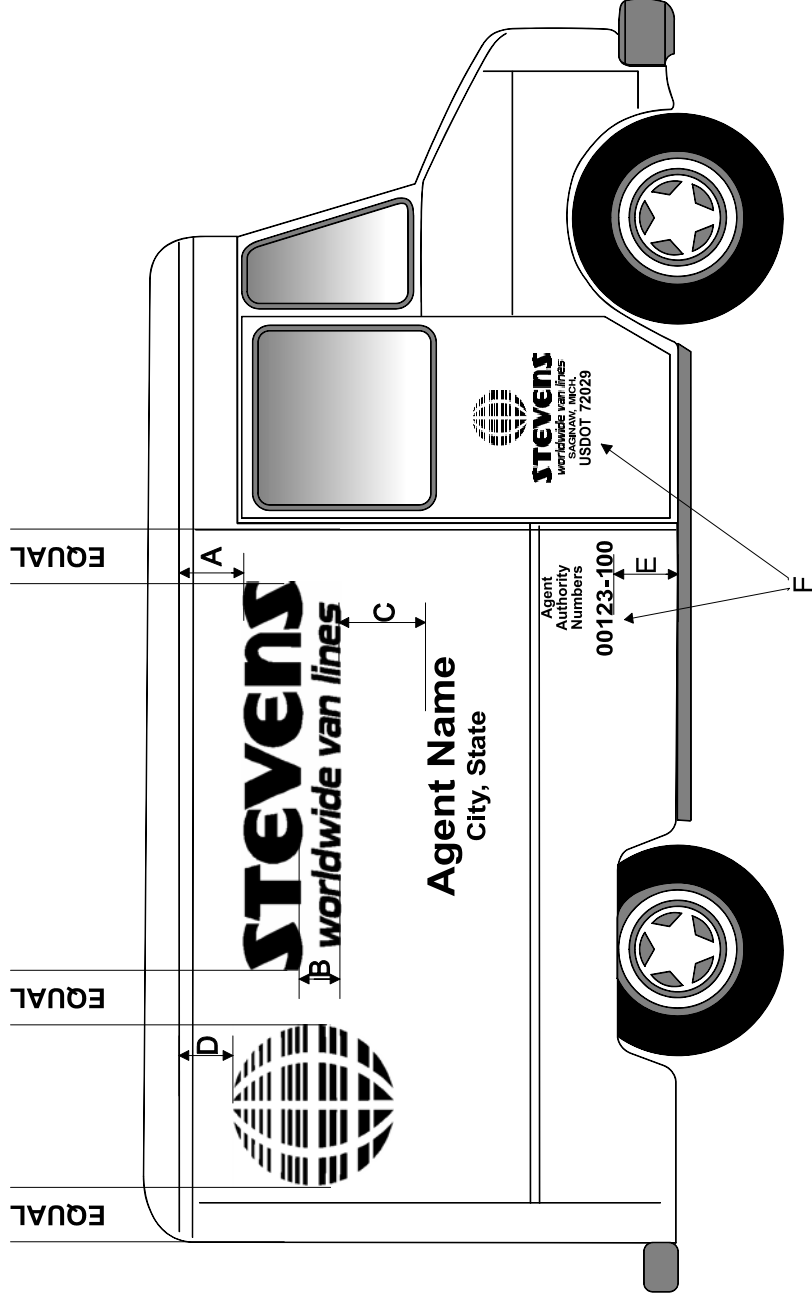

STEVENS INDEPENDENT AGENT GRAPHICS  
 DECAL PACKAGE # **A-6**  
 SUPPLIED DECAL PLACEMENT FOR 10' to 12' PACK VANS - SIDES  
 SEE PAGE 14 FOR FRONT AND REAR DECAL PLACEMENT

- A - 12" down from roof
- B - 8" from bottom of "STEVENS" to bottom of "WORLDWIDE VAN LINES"
- C - 16" below "WORLDWIDE VAN LINES"
- D - 10" down from drip rail or roof
- E - 12" up from bottom of truck
- F - Use decal package #PI-2

**NOTE: globe goes to rear of truck on both sides**