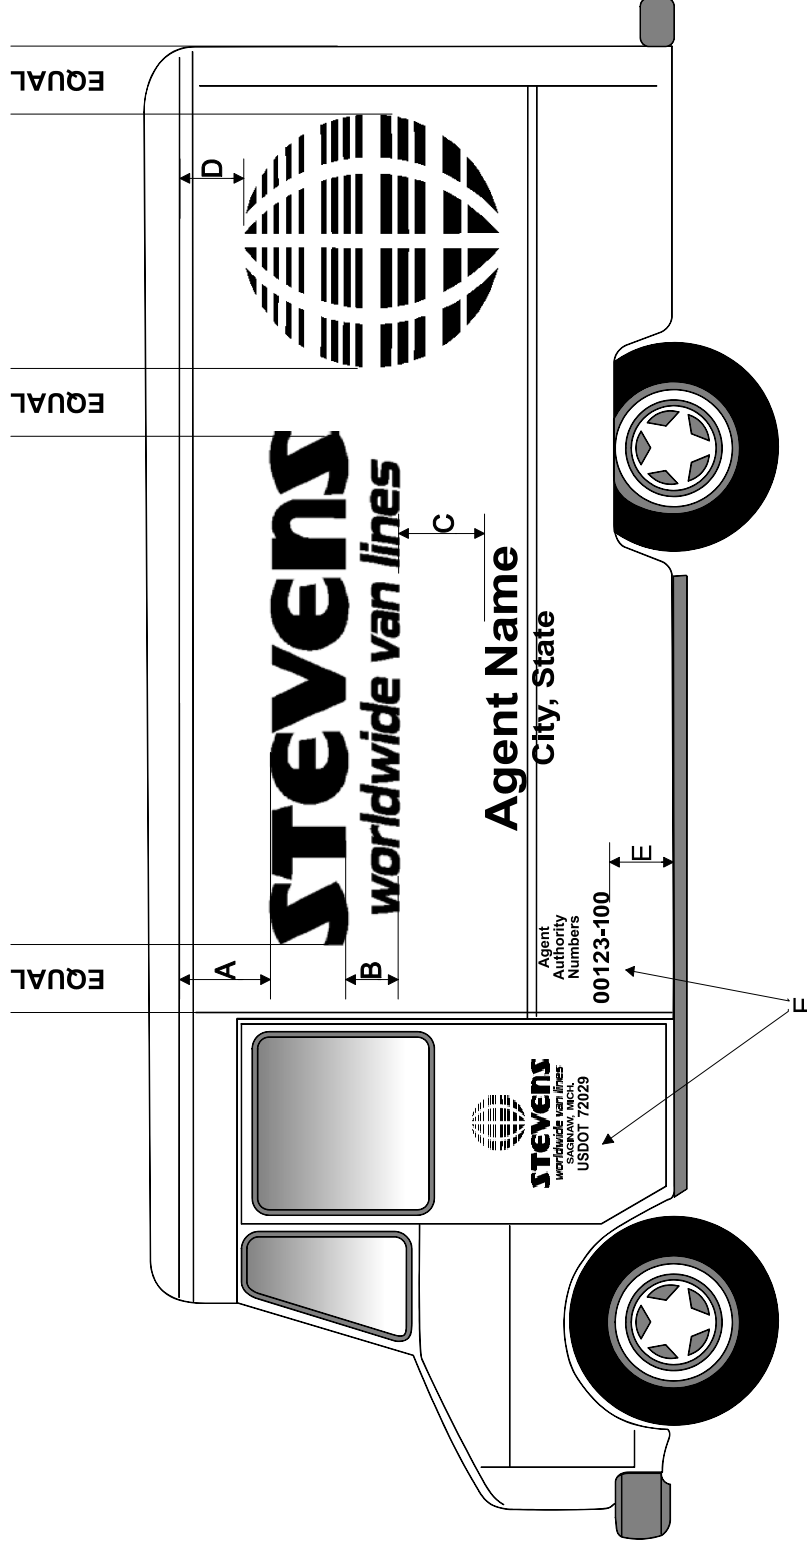

STEVENS INDEPENDENT AGENT GRAPHICS  
 DECAL PACKAGE # **A-7**  
 SUPPLIED DECAL PLACEMENT FOR 14' to 18' PACK VANS - SIDES  
 SEE PAGE 14 FOR FRONT AND REAR DECAL PLACEMENT

- A - 17" down from roof
- B - 10" from bottom of "STEVENS" to bottom of "WORLDWIDE VAN LINES"
- C - 16" below "WORLDWIDE VAN LINES"
- D - 12" down from drip rail or roof
- E - 12" up from bottom of truck
- F - Use decal package #PI-2

**NOTE: globe goes to rear of truck on both sides**