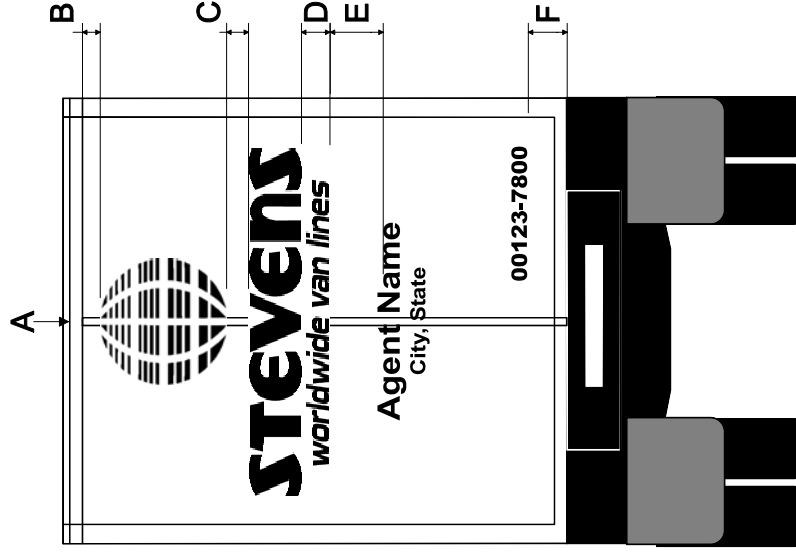

STEVENS INDEPENDENT AGENT GRAPHICS  
 DECAL PACKAGE # **A-8** AND **A-9**  
 SUPPLIED DECAL PLACEMENT FOR TRAILERS - FRONT AND REAR

- A - Centered on front of truck
- B - 6" down from molding

Placement may vary to allow for hardware on different trailer models. Extra vinyl will be provided to apply to bars on doors where the lettering may be hidden by the bars.

- A - Centered on door
- B - 4" down from top of doors
- C - 5" between globe and "STEVENS"
- D - 6" from bottom of "STEVENS" to bottom of "WORLDWIDE VAN LINES"
- E - 10" between "WORLDWIDE VAN LINES" & agent name
- F - 6" from bottom of door to unit number
- G - Paint white above bottom rail
- H - Paint Frame, Chassis and bottom rail on sides & rear black  
 Paint wheels white unless they are chrome or aluminum