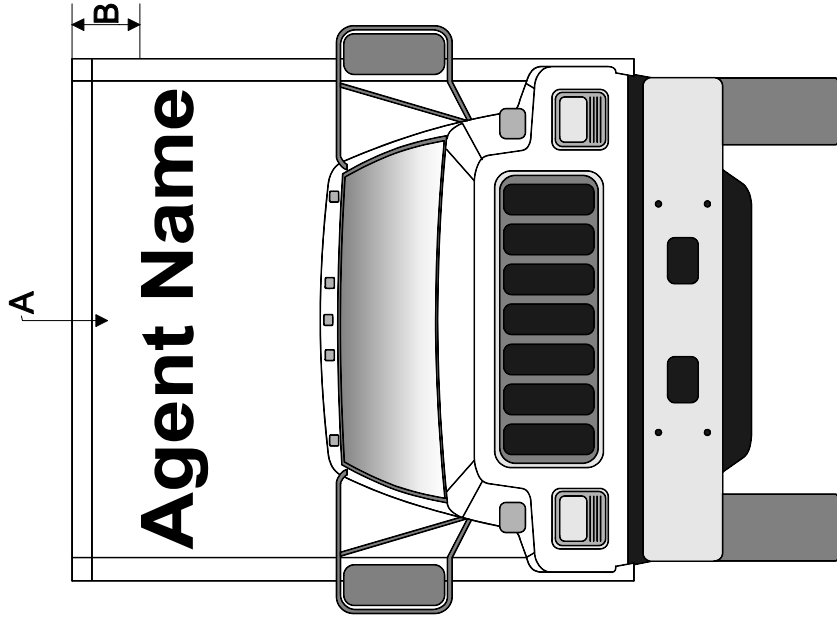

STEVENS INDEPENDENT AGENT GRAPHICS
 DECAL PACKAGE # **IF-4**

SUPPLIED DECAL PLACEMENT FOR 18' to 24' STRAIGHT TRUCKS - FRONT AND REAR

- A - Centered on front of truck
- B - 12" down from roof

- A - Centered on door
- B - 4" down from top of door
- C - 5" between globe and "STEVENS"
- D - 10" between "STEVENS" and Agent Name
- E - 6" from bottom of door to unit number
- F - Paint white above bottom rail
- G - Paint Frame, Chassis and bottom rail on sides & rear black
 Paint wheels white unless they are chrome or aluminum