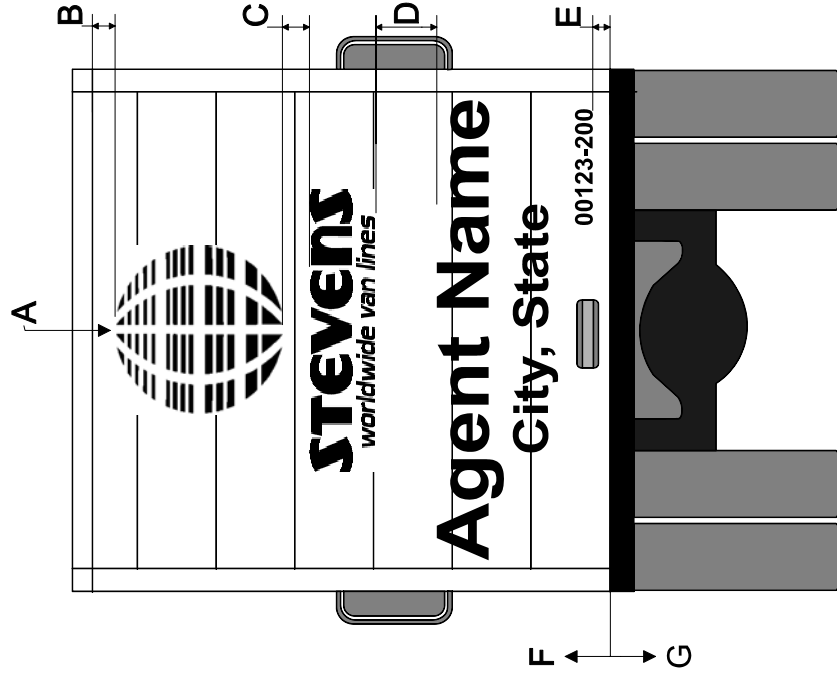

STEVENS INDEPENDENT AGENT GRAPHICS
 DECAL PACKAGE # **IF-4**

SUPPLIED DECAL PLACEMENT FOR 18' to 24' STRAIGHT TRUCKS - FRONT AND REAR

- A - Centered on front of truck
- B - 12" down from roof

- A - Centered on door
- B - 4" down from top of door
- C - 5" between globe and "STEVENS"
- D - 10" between "STEVENS" and Agent Name
- E - 6" from bottom of door to unit number
- F - Paint white above bottom rail
- G - Paint Frame, Chassis and bottom rail on sides & rear black
 Paint wheels white unless they are chrome or aluminum