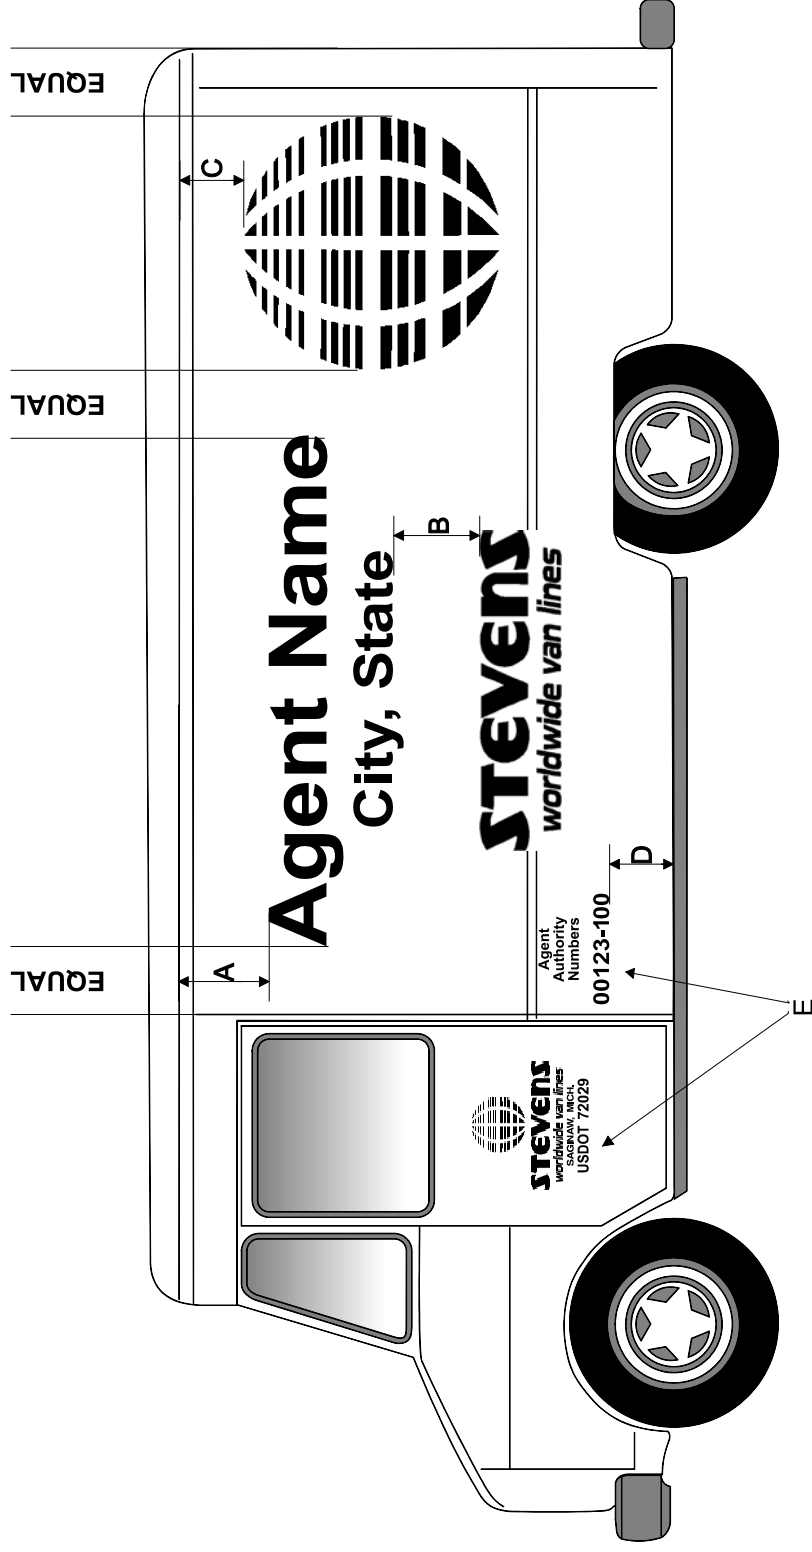

STEVENS INDEPENDENT AGENT GRAPHICS  
 DECAL PACKAGE # **IF-7**  
 SUPPLIED DECAL PLACEMENT FOR 14' to 18' PACK VANS - SIDES  
 SEE PAGE 23 FOR FRONT AND REAR DECAL PLACEMENT

- A - 17" down from roof
- B - 12 - 18" between Agent Name and "STEVENS"
- C - 12" down from drip rail or roof
- D - 12" up from bottom of truck
- E - Use decal package #PI-2

**NOTE: globe goes to rear of truck on both sides**