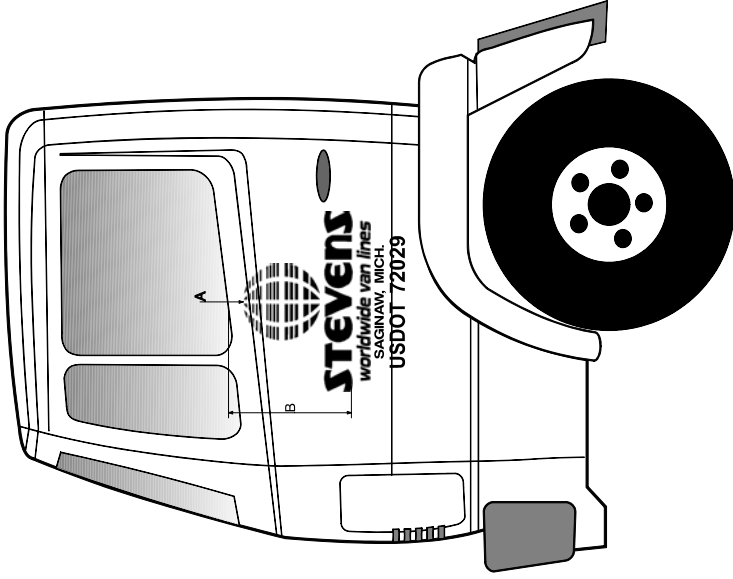

STEVENS INDEPENDENT AGENT GRAPHICS
DECAL PACKAGE # **PI-2**
SUPPLIED DECAL PLACEMENT
(SAME FOR LONG DISTANCE AND LOCAL GRAPHICS)

A - Centered on door
B - 16" from window to bottom of "STEVENS"

Decal placement may vary from model to allow for hardware, vision windows and other obstructions

STEVENS INDEPENDENT AGENT GRAPHICS
DECAL PACKAGE # **A-3**
SUPPLIED DECAL PLACEMENT ON AIR DEFLECTOR
(SAME FOR LONG DISTANCE AND LOCAL GRAPHICS)

Decal should be centered left to right
Height will vary depending on vehicle
minimum suggested height is approx. 8" from
top of cab to bottom of "worldwide van lines"