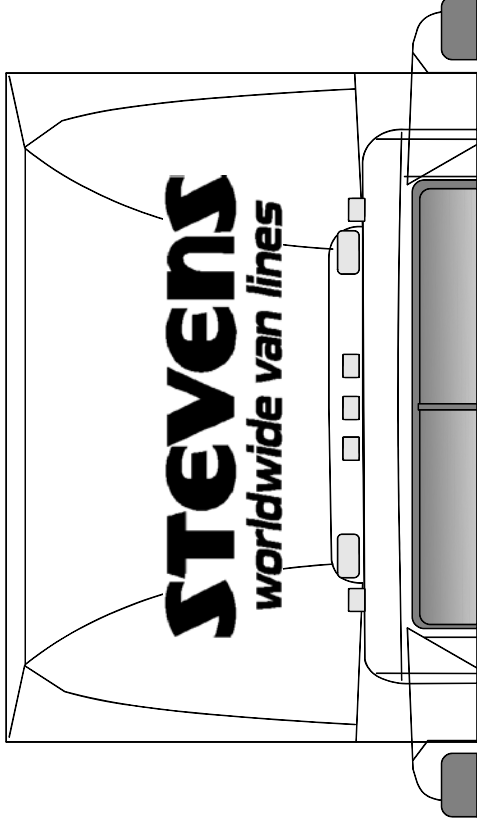

STEVENS INDEPENDENT AGENT GRAPHICS
DECAL PACKAGE # **PI-2**
SUPPLIED DECAL PLACEMENT
(SAME FOR LONG DISTANCE AND LOCAL GRAPHICS)

A - Centered on door
B - 16" from window to bottom of "STEVENS"

Decal placement may vary from model to allow for hardware, vision windows and other obstructions

STEVENS INDEPENDENT AGENT GRAPHICS
DECAL PACKAGE # **A-3**
SUPPLIED DECAL PLACEMENT ON AIR DEFLECTOR
(SAME FOR LONG DISTANCE AND LOCAL GRAPHICS)

Decal should be centered left to right
Height will vary depending on vehicle
minimum suggested height is approx. 8" from
top of cab to bottom of "worldwide van lines"